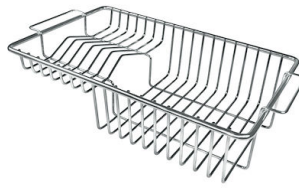

8644 044

**Stainless steel basket**  
8611 000

**Stainless steel perforated tray**

8151 000

\* only in combination with the accessory  
8644 101

**HPDE Twin chopping board**

8644 101

**Stainless steel colander**  
8154 000

**White bowl**  
8153 100

**Stainless steel plate rack**  
8100 154

**Stainless steel plate rack**  
8100 303

\* only in combination with the accessory  
8644 101

**Stainless steel plate rack**  
8100 201