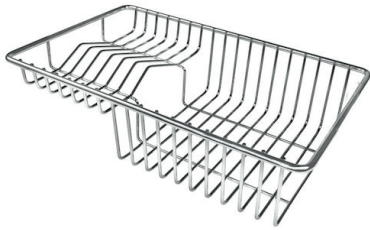

## OPTIONAL ACCESSORIES

**Glass chopping board**  
8631 300

**Graters kit with ring-holder and food collection tray**

8159 101

\* only in combination with the accessory  
8644 101

**Iroko-wood sliding chopping board with stainless steel colander**

8644 044

**Stainless steel basket**  
8611 000

**Stainless steel perforated tray**

8151 000

\* only in combination with the accessory  
8644 101

**HPDE Twin chopping board**

8644 101

**Stainless steel colander**  
8154 000

**White bowl**  
8153 100

**Stainless steel plate rack**  
8100 154

**Stainless steel plate rack**  
8100 303

\* only in combination with the accessory  
8644 101

**Stainless steel plate rack**  
8100 201